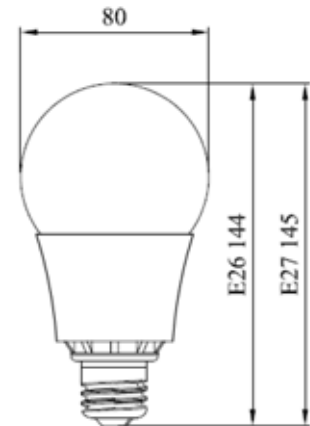

綠明科技股份有限公司

地址：新北市中和區建一路186號B1

E-mail: sale@ecolighting.com.tw

電話：886-2-8228-0566 傳真：886-2-8228-0577

ecolighting*

Specification

Model	BLx9C-C15CE8	BLx9C-W15CE8
Voltage Range	100~240 Vac	100~240 Vac
Frequency	50/60 HZ	50/60HZ
Power Consumption	15W (typ.)	15W (typ.)
Emitting Color	Cool White	Warm White
Color Temperature	F6500 (7 ⁺ ,7 ⁺)	F3000 (7 ⁺ ,7 ⁺)
Luminous Flux	1350 Lm (typ.)	1275 Lm (typ.)
Color Rendering Index	80 (min.)	80 (min.)
LED Lifetime (Decay to 90%)	24,000hrs (min.)	24,000hrs (min.)
Illuminance at 1m	200Lux (typ.)	190 Lux (typ.)
Field Angle (10%)	300°	300°
Body Material	Aluminum	Aluminum
Operating Temperature	-20°C~+40°C	-20°C~+40°C
Operating Humidity	20~80% RH	20~80% RH
Storage Temp. & Humidity	-30°C~+60°C 10~90% RH	-30°C~+60°C 10~90% RH
Weight	180g	180g
Safety Standards	CNS (under application)	CNS (under application)